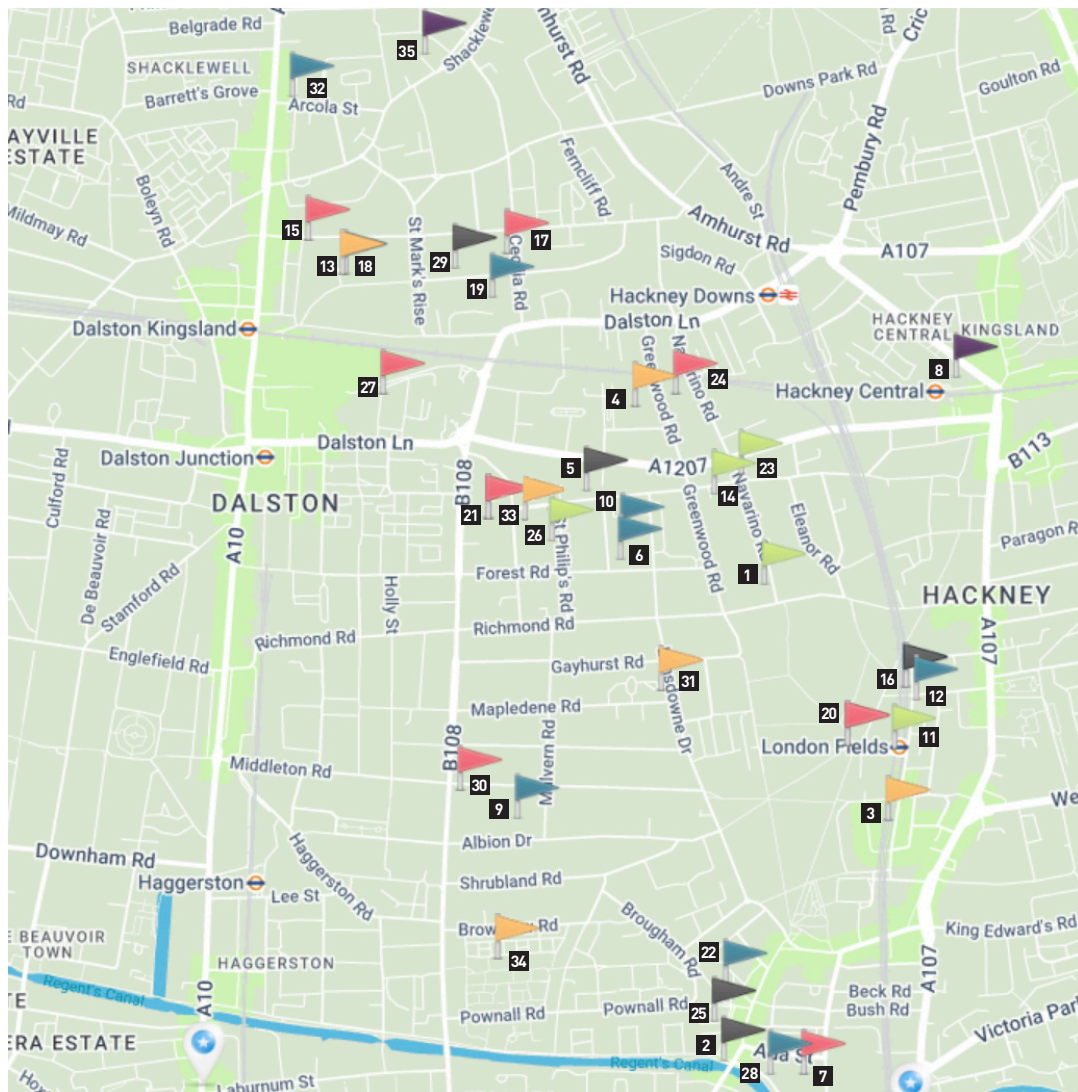

# E8 Art and Craft Trail • 7 & 8 December 2024

1. **Anna Maria Velardi**, 70 Wayman Court, Eleanor Road, E8 3NN
2. **Ayse Habibe Kucuk**, 2 Broadway market news E8 4TS
3. **Becky Baur & Nick Curtis**, Finch Cafe, 12 Sidworth St, E8 3SD
4. **Ben Kilburn**, 71 Greenwood Rd, E8 1NT
5. **Bryan Poole & Helena Poole**, Studio opposite, 30 Wilton Way, E8 3EE
6. **Carol Burt and Jack Fonseca Burt**, 107 Forest Road, E8 4B
7. **Carol Peace**, 8 Andrews Road, E8 4QN
8. **Catherine Jacobs and Marcia Teusink**, Stow Brothers, 5 Amhurst Road, E8 1LL
9. **Chris Bearne**, 1a Malvern Road, E8 3LT
10. **Ella Doran**, Flat 6, Chessum House, 10 Lansdowne Drive, E8 3GJ
11. **Emily Tracy**, 11 Mentmore Terrace, Opposite London Fields Station, E8 3PN
12. **Etienne Clément**, 23 London Ln, E8 3PR
13. **Fiona Fouhy**, 31 Colvestone Crescent, E8 2LG
14. **Frances Steele**, 39 Navarino Road, E8 1AD
15. **Gail Bryson**, 26a Sandringham Road, E8 2LP
16. **Gianluca Bonomo**, 32 London Lane, E8 3FU
17. **Graham Stone**, 34 Cecilia Road, E8 2ER
18. **H L Mew**, 29A Colvestone Crescent, E8 2 LG
19. **Hedy Parry-Davies & Ben Davies**, 17 1/2 Cecilia Rd, E8 2EP
20. **Hervé Constant**, 10 Martello St, E8 3PE
21. **Jim Boddington & Amanda Taylor**, 37 Parkholme Road, E8 3AQ
22. **Justine Roland Cal**, 40 Welshpool House, Welshpool Street, E8 4PE
23. **Katie King**, Wilton Way Gallery, 61 Wilton Way, E81BG
24. **Katrin A. Bohm**, 73A Navarino Road, E8 1AG
25. **m:m studio ceramics**, 7 Broadway Market Mews, E8 4TS
26. **Melvyn Robinson**, 28B St. Philip's Road, E8 3BP
27. **Michael Marriott**, 11 Ramsgate Street, E8 2FD
28. **Mizuyo Yamashita**, TOKOBO pottery, Unit 74 Regent Studios, 8 Andrews Road E8 4QN
29. **Monica Boxley & Phil Abel**, 57 Colvestone Crescent, E8 2LJ
30. **Penny Fowler and William Crump**, 84 Middleton Road, E8 4LN
31. **Rory Brooke**, 63 Lansdowne Drive, E8 3EP
32. **Sway Ceramics and Vessel of Light**, Cell Studios, Unit F9, 23-27 Arcola Street E8 2DJ Entrancethrough the green gate; please ring the bell for Unit F9
33. **The Prince George**, Parkholme Road: Group Show, 40 Parkholme Rd, E8 3AG
34. **Tomas Spicer**, 45 Broke Walk E84SH
35. **Yvonne Coughlan**, Cafe Melo, 103 Shacklewell Lane, London, E8 2EB