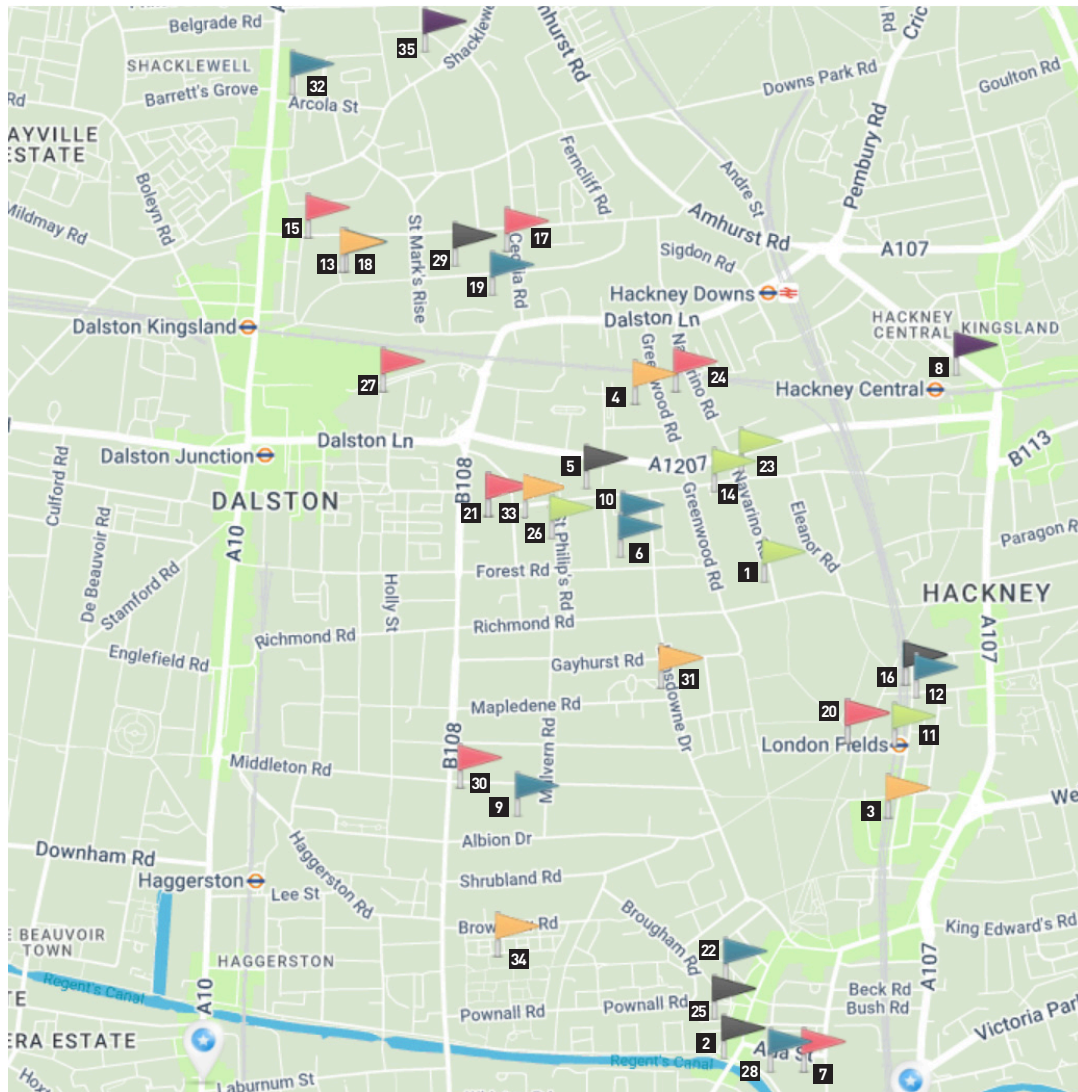

E8 Art and Craft Trail • 7 & 8 December 2024

1. **Anna Maria Velardi**, 70 Wayman Court, Eleanor Road, E8 3NN
2. **Ayse Habibe Kucuk**, 2 Broadway market news E8 4TS
3. **Becky Baur & Nick Curtis**, Finch Cafe, 12 Sidworth St, E8 3SD
4. **Ben Kilburn**, 71 Greenwood Rd, E8 1NT
5. **Bryan Poole & Helena Poole**, Studio opposite, 30 Wilton Way, E8 3EE
6. **Carol Burt and Jack Fonseca Burt**, 107 Forest Road, E8 4B
7. **Carol Peace**, 8 Andrews Road, E8 4QN
8. **Catherine Jacobs and Marcia Teusink**, Stow Brothers, 5 Amhurst Road, E8 1LL
9. **Chris Bearne**, 1a Malvern Road, E8 3LT
10. **Ella Doran**, Flat 6, Chessum House, 10 Lansdowne Drive, E8 3GJ
11. **Emily Tracy**, 11 Mentmore Terrace, Opposite London Fields Station, E8 3PN
12. **Etienne Clément**, 23 London Ln, E8 3PR
13. **Fiona Fouhy**, 31 Colvestone Crescent, E8 2LG
14. **Frances Steele**, 39 Navarino Road, E8 1AD
15. **Gail Bryson**, 26a Sandringham Road, E8 2LP
16. **Gianluca Bonomo**, 32 London Lane, E8 3FU
17. **Graham Stone**, 34 Cecilia Road, E8 2ER
18. **H L Mew**, 29A Colvestone Crescent, E8 2 LG
19. **Hedy Parry-Davies & Ben Davies**, 17 1/2 Cecilia Rd, E8 2EP
20. **Hervé Constant**, 10 Martello St, E8 3PE
21. **Jim Boddington & Amanda Taylor**, 37 Parkholme Road, E8 3AQ
22. **Justine Roland Cal**, 40 Welshpool House, Welshpool Street, E8 4PE
23. **Katie King**, Wilton Way Gallery, 61 Wilton Way, E81BG
24. **Katrin A. Bohm**, 73A Navarino Road, E8 1AG
25. **m:m studio ceramics**, 7 Broadway Market Mews, E8 4TS
26. **Melvyn Robinson**, 28B St. Philips Road E8 3BP
27. **Michael Marriott**, 11 Ramsgate Street, E8 2FD
28. **Mizuyo Yamashita**, TOKOBO pottery, Unit 74 Regent Studios, 8 Andrews Road E8 4QN
29. **Monica Boxley & Phil Abel**, 57 Colvestone Crescent, E8 2LJ
30. **Penny Fowler and William Crump**, 84 Middleton Road, E8 4LN
31. **Rory Brooke**, 63 Lansdowne Drive, E8 3EP
32. **Sway Ceramics and Vessel of Light**, Cell Studios, Unit F9, 23-27 Arcola Street E8 2DJ Entrancethrough the green gate; please ring the bell for Unit F9
33. **The Prince George**, Parkholme Road: Group Show, 40 Parkholme Rd, E8 3AG
34. **Tomas Spicer**, 45 Broke Walk E84SH
35. **Yvonne Coughlan**, Cafe Melo, 103 Shacklewell Lane, London, E8 2EB